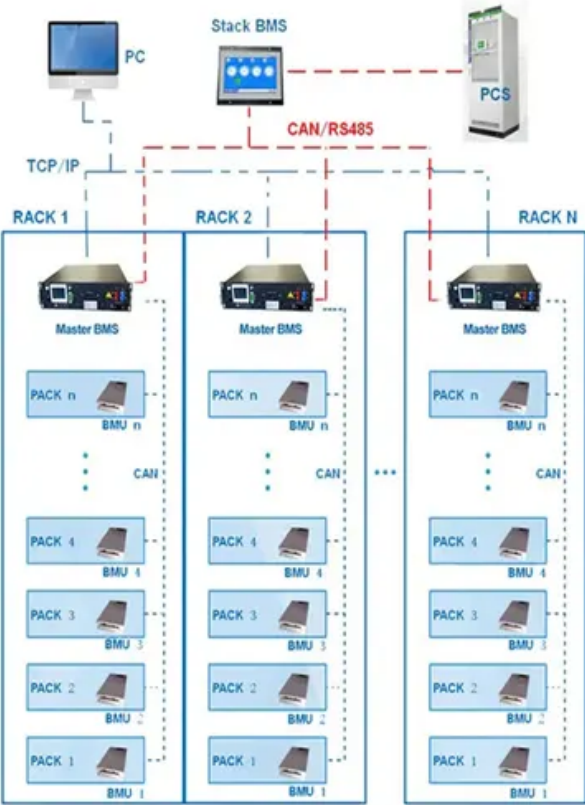

# Automatic Outdoor Energy Storage Cabinet for Southeast Asian Sports Venues

BMS Wiring Diagram