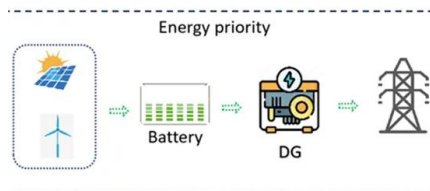

[Bringing The Indoors Out: The Ultimate Guide to Outdoor Power and](#)

Outdoor power and charging solutions have become more versatile and efficient, catering to the needs of a variety of applications and end-users. Learn how to best select the right outdoor power and ...