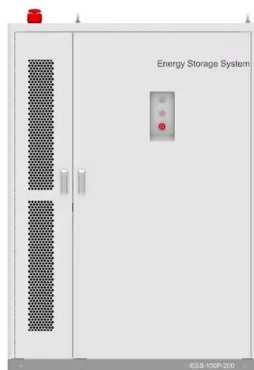

Base station communication equipment aluminum box

Base station communication equipment aluminum box

[Outdoor Telecom Cabinet & Telecommunications Box , Armorlogix](#)

With such sensitive equipment used for telecommunications, ArmorLogix aluminum enclosures come in standard and customer sizes rated for either NEMA 3 or NEMA 4, safeguarding your electrical ...

[Communication Base Station AP Wireless Bridge Amplifier](#)

Find more 509, 50911 and 100001204 products. Enjoy Free Shipping Worldwide! Limited Time Sale Easy Return.

[The Vital Significance of Base Station Signal Enclosures](#)