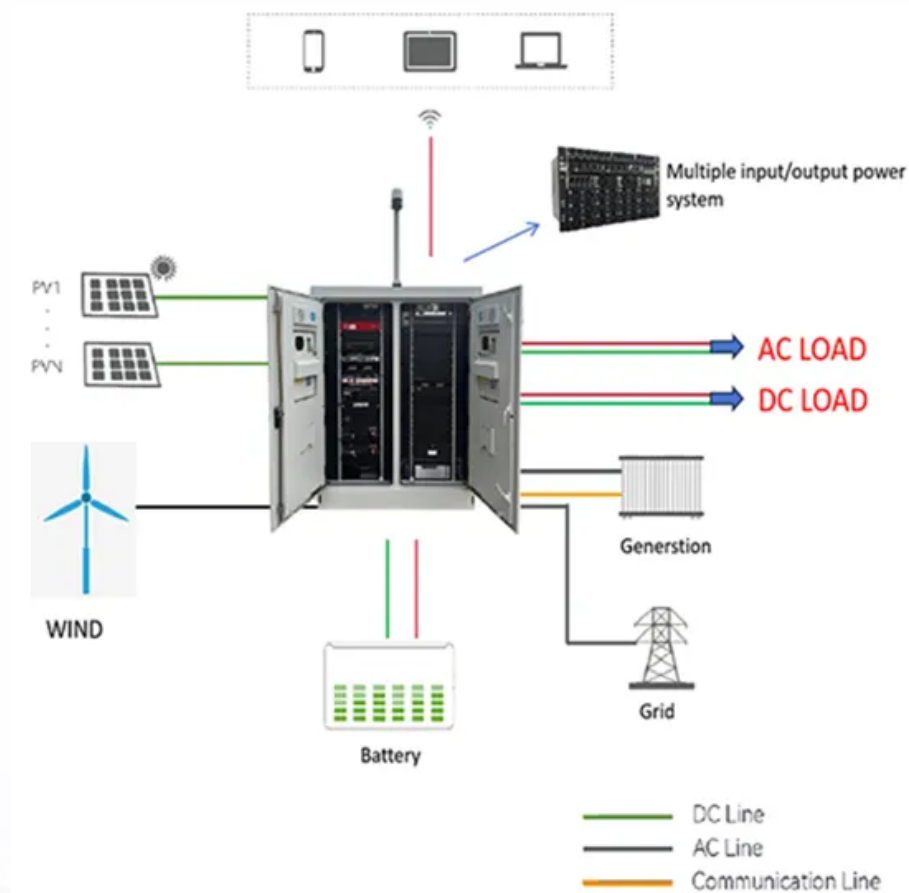

# Base station communication power cabinet photovoltaic power generation

## Base station communication power cabinet photovoltaic power generation

12.8V 200Ah

### [Pole-type base station energy cabinet](#)

Introduce photovoltaic and wind energy to achieve low-carbon energy saving; Simple installation method, which can support various installation methods such as wall hanging, pole holding and flooring;

### TELECOM BASE STATION PV POWER GENERATION SYSTEM

The base station power cabinet is a key equipment ensuring continuous power supply to base station devices, with LLVD (Load Low Voltage Disconnect) and BLVD (Battery Low Voltage Disconnect) ...