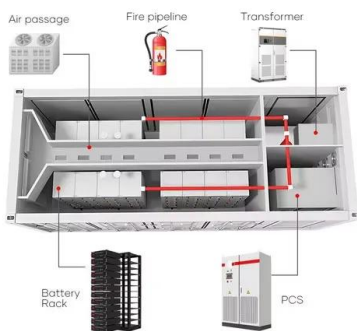

[Outdoor communication base station photovoltaic power ...](#)

Discover the Pole-Type Base Station Cabinet with integrated solar, wind energy, and lithium batteries. Designed for seamless installation and remote monitoring, this energy-efficient

[Pole-Type Base Station Cabinet , Efficient Energy Solutions for](#)

Discover the Pole-Type Base Station Cabinet with integrated solar, wind energy, and lithium batteries. Designed for seamless installation and remote monitoring, this energy-efficient cabinet ensures ...

[Battery Cabinet for Energy Storage Station: Design, Applications, and](#)

Solar and wind farms rely on battery cabinets to stabilize intermittent output. For example, a 50MW solar plant in Arizona reduced curtailment by 22% after installing EK SOLAR's cabinet solution.