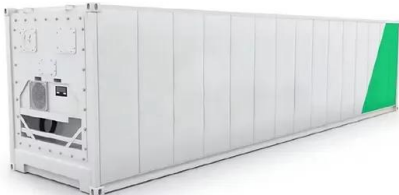

Base station solar battery cabinet system

Base station solar battery cabinet system

Base Station , SolarInfo

Powering a 5G outdoor base station cabinet, a solar microgrid, or an industrial power node, the energy cabinet integrates power conversion, energy storage, and intelligent management ...

[Outdoor Photovoltaic Energy Cabinet, Base Station Energy Storage](#)

An Outdoor Photovoltaic Energy Cabinet is a fully integrated, weatherproof power solution combining solar generation, lithium battery storage, inverter, and EMS in a single cabinet. It delivers clean, ...