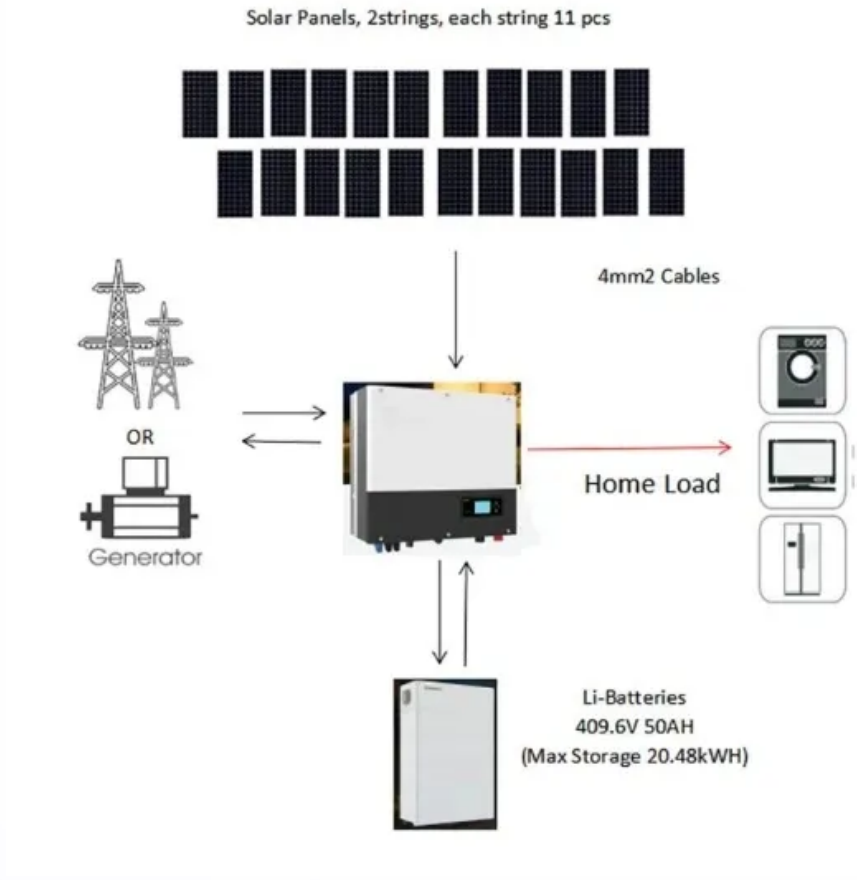

Benin container refrigerated cabinet generator set

Benin container refrigerated cabinet generator set

[SEA BOX , Clip On Generator Set.](#)

The "Clip On" Generator Set is designed to clip on to the front frame of a refrigerated container. The water cooled diesel generator can provide continuous (single voltage) electrical power to intermodal refrigerated containers.

[SEA BOX , Clip-On Generator Set](#)

The "Clip On" Generator Set is designed to clip on to the front frame of a 40' refrigerated container. This unit is self contained with an integral fuel tank combined with engine, generator, battery and all ...

Generator Set "Clip On" Type SB572 , Cold Storage 2 Go

The "Clip On" Generator Set is designed to clip on to the front frame of a refrigerated container. The water cooled diesel generator can provide continuous (single voltage) electrical power to intermodal refrigerated containers.

[Small Field Refrigeration Generator Set "Clip-On" Type \(3 Plug\)](#)

The "clip-on" generator set is designed to clip on to the front frame of a refrigerated container. The water cooled diesel generator can provide continuous (single voltage) electrical power to intermodal ...