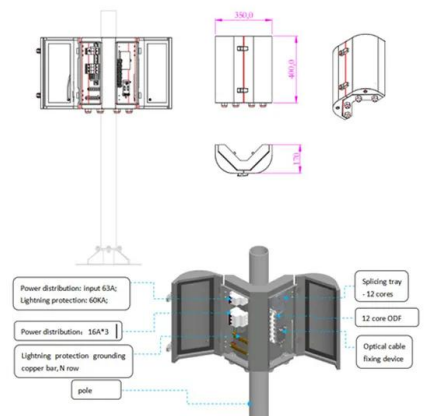

[BERLIN , City Palace Reconstruction](#)

The Berlin City Palace or Berlin Palace (Berliner Stadtschloss aka Berliner Schloss in German) is (partly) getting reconstructed. It's scheduled to be finished and opened as the world ...

[72V 150Ah Lithium Battery Pack for Electric Vehicles & Solar ...](#)

Electric Vehicles (EVs) and E-Mobility Solutions Ideal for electric scooters, motorcycles, and commercial EVs requiring high-capacity, long-range power. Optimized for fast charging and stable performance ...

[72V 32Ah Lithium Ion Battery Pack](#)

Discover 72V 32Ah lithium ion battery packs with CE certification, 4000+ cycle life, and smart BMS. Ideal for e-bikes, scooters, and solar storage.

[Guide to 72V Lithium Ion Battery Packs](#)

A 72V lithium ion battery pack is a powerful and efficient solution for various applications, offering high energy density, long lifespan, and environmental benefits.