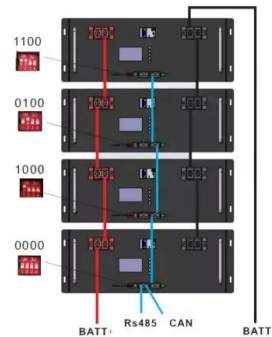

Berlin , Estrel Tower , 176m , In Bau

Estrel baut Kongresshalle für 10.000 Gäste
Wieder hegt das Estrel-Hotel Erweiterungspläne:
Gebaut werden soll ein weiteres Kongresszentrum. Vor fast zwei Jahren waren ...

Berlin , Covivio Tower , 130m , In Bau

Und wenn Berlin schon inzwischen selbst von kleinen 100000 Einwohner-Staedtchen wie Santo Domingo auf der Dominikanische Republik, Auckland oder von Staedten wie Kiew bei ...