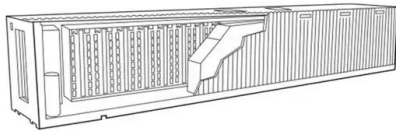

[Telekom-Gehäuse für den Außenbereich](#)

Witterungsbeständiges Metallgehäuse mit integrierter Kühlung, das sicheren Schutz für Telekommunikationsgeräte in Außenbereichen bietet. Unsere hochbelastbaren ...

[Outdoor enclosures & multitenant cabinets for telecom](#)

Vikiner's multitenant outdoor cabinets enable multiple operators or equipment types to share the same protected infrastructure. Segmented internal layouts and isolated compartments ensure electrical ...

[Outdoor Enclosures , NEMA-Rated Telecom Cabinets , IP55, IP65](#)

Perfect for industrial equipment, electrical cabinets, and outdoor installations, our enclosures offer customizable solutions for renewable energy, telecommunications, and more.