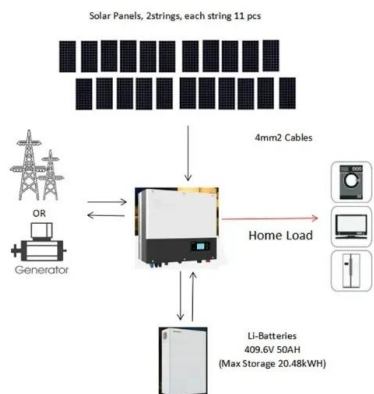

[AARHUS ENERGY STORAGE CABINET SOLUTION IN DENMARK](#)

Ranging from 208kWh to 418kWh, each BESS cabinet features liquid cooling for precise temperature control, integrated fire protection, modular BMS architecture, and long-lifespan lithium iron phosphate ...