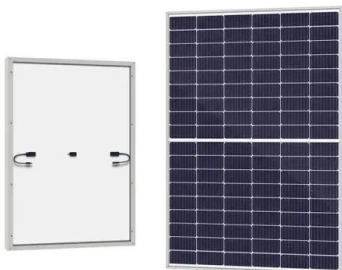

[100 kWh-500kWh Outdoor All-in-one Energy Storage Cabinet](#)

This integrated solar battery storage cabinet is engineered for robust performance, with system configurations readily scalable to meet demands such as a 100kwh battery storage requirement.

[Outdoor Cabinet All in One ESS 100KWH 200KWH 300KWH Energy ...](#)

Feature highlights: The Outdoor Cabinet ESS Energy Storage System offers versatile configurations with 100KWH to 500KWH storage capacities and 50KW to 500KW PCS inverters, supporting LiFePO4 ...

LFP 48V 100Ah

[Bissau solar container outdoor power installation](#)

In an era where energy resilience and sustainability are more critical than ever, the Mobile Solar Power Container is emerging as an intelligent solution that integrates mobility,