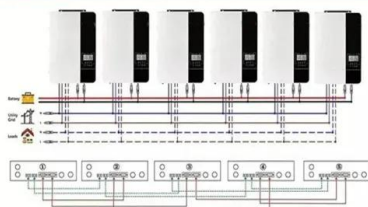

Parallel (Parallel operation up to 6 unit (only with battery connected))

AC output wires

AC input wires