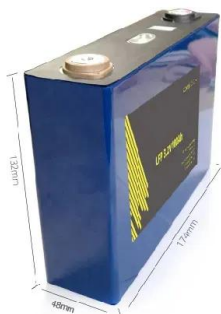

[200kwh Lithium Battery Storage](#)

Our 200kWh energy storage system is designed to meet the energy demanding requirements of commercial and industrial areas.