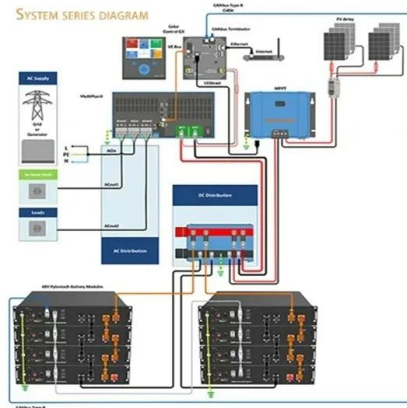

[Jdsolar Indoor & Outdoor Bess Battery Energy ...](#)

We specialize in all-in-one and modular solar power systems, including stackable lithium battery cabinets, wall-mounted ESS, and C & I energy storage.

[60kw 80kw 100kw 150kw 250kw Air-Cooled Bess Solar Lithium Ion ...](#)

BESS Battery Energy Storage System All-in-One Cabinet is an integrated solution designed to house and manage all components required for energy storage in a compact, modular enclosure.