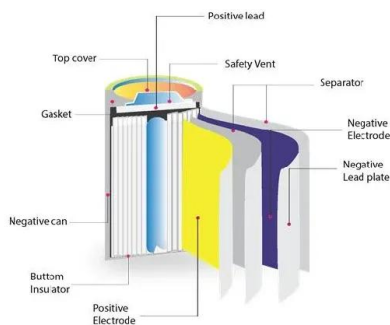

[Canva AI: Your all-in-one AI assistant](#)

By combining Canva's generative tools into one intuitive experience, Canva AI can help generate on-brand designs, write content, and give design advice as you create.

[What is Battery Management System (BMS) BMU _EG Solar](#)

NXP HVBMS reference design is a scalable ASIL D architecture for high-voltage applications, composed of three modules: Battery Management Unit (BMU), Cell Monitoring Unit (CMU) and Battery Junction ...

Website Builder

What is a website builder, and which is best and easiest to use? Are Canva Websites really free? How can I keep my Canva Website secure? Can I connect my social media to my website? How long ...