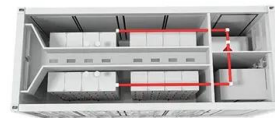

[Industrial Battery Storage Cabinet , China Manufacturer](#)

KDST battery energy storage cabinets are designed to cater to primary application requirements, including battery energy storage for telecom base stations, industrial control, and power systems.

[Battery Cabinet,Battery Storage Cabinet,Battery Bank Rack](#)

EverExceed customizes all types of Battery Rack,battery cabinet for lithium Battery,LiFePO4 battery and battery storage system, which are easily assembled at site.