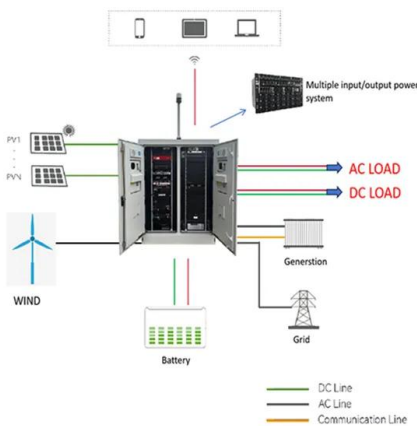

SHRAISE , Raise G Power

SHRAISE is a professional generator manufacturer, the source manufacturer of diesel generator sets, diesel pumps, mobile lighthouses and portable power stations