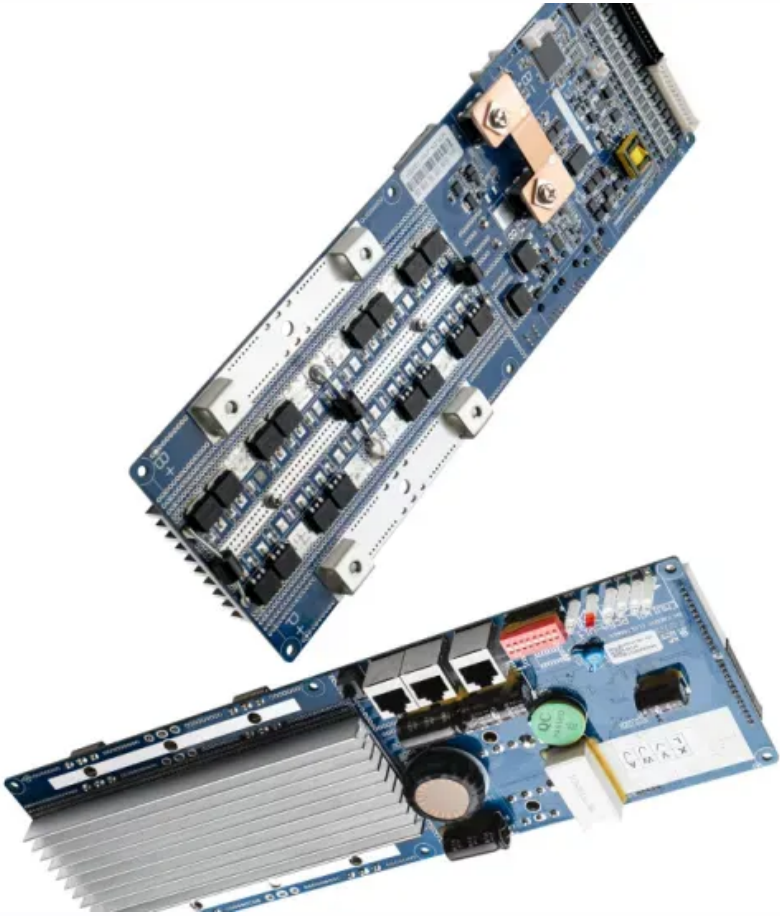

# Chile Data Center Power Storage Cabinet 1200mm Deep

## Chile Data Center Power Storage Cabinet 1200mm Deep

[45U Server Rack , 45U Rack Enclosure , 45U Server Cabinet , Data Center](#)

AZE's 45U 600mmWide x1200mmDeep server rack cabinet shall consist of welded and assembled steel frame construction, supporting computer server and data storage equipment by providing additional ...

[Serveredge 48RU 800mm Wide & 1200mm Deep Fully Assembled ...](#)

Serveredge Free Standing Fully Assembled rack Cabinets are a perfect solution for securely storing your high-density server & standard rack mount equipments in a data centres and standard computer ...