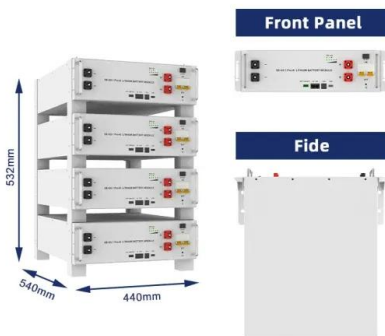

China 300 watt solar inverter in Portugal

China 300 watt solar inverter in Portugal

[Xinpuguang 300 Watt On-grid Micro Inverter System Kits Connect ...](#)

By using electric power as a carrier of AC alternating current, can modulate high-frequency and carrier frequency (60KHz) in AC wire transmission and can achieve the communication/ newsletter between ...