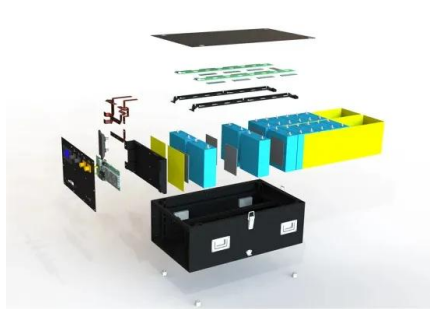

Chint solar inverter accessories

Overview

Discover Chint Power's accessory products that lead the way in energy conversion for our inverter solutions! Fatih Sultan Mehmet Mah. Buyaka 2 Sitesi, Kule-1, Kat: 17. The Breaker Box combines the output of up to (3) CPS 275kW inverters allowing a cost-effective solution for simplifying system designs and. NEW 36 kW, 1000 Vdc String Inverters for North America The new, V2 version of the 36 kW (36 kVA) CPS three-phase string inverter is designed for. Explore Chint Power high-efficiency inverters and combiner kits for residential, commercial, and utility-scale solar systems. Two parts. Optimal Weather Protection: Provides protection against direct sunlight, rain, and wind, extending the lifespan of CPS inverters. Thermal Management: Reduces.

[Chint SSC Shade Cover for 50kW or 60kW CPS Three Phase Inverter](#)

Constructed from robust materials, the CPS SSC Shade Cover is engineered to withstand harsh weather conditions, ensuring that your inverter remains protected year-round. This accessory is an ...