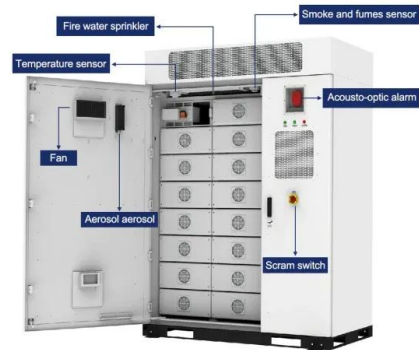

[Malawi's Progress and Recent Impact . Climate Change Tracker](#)

In 2024, Malawi's total anthropogenic greenhouse gas emissions reached 25.4 megatonnes of CO₂-equivalents, around 0.04% of the global total. On a per person basis, emissions ...

Climate change in Malawi

In 2013, Malawi drafted a National Climate Change Policy intending to guide actions to reduce vulnerability to climate change for both humans and ecosystems. The policy focuses on adaptation ...