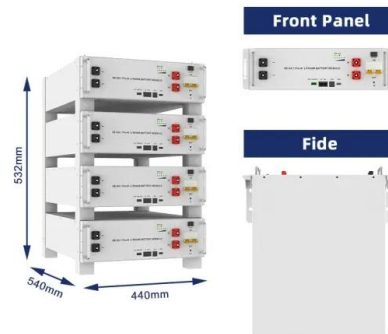

Through-the-Earth, Post-Accident Communications

The objective is to provide a two-way communications system that can improve miners' ability to communicate with personnel on the surface after an underground mine accident or emergency.

Research on Mine Emergency Rescue Command System based on...

WebGIS is introduced to the mine disaster control and simulation and emergency rescue command system, combining perfectly with disaster information and emergency rescue information, it is ...

Contact Us

For catalog requests, pricing, or partnerships, please visit:
<https://xraydiamondsolutions.co.za>