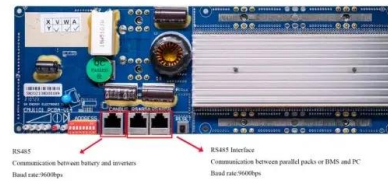

CN108023537B

By utilizing the embodiments of the application, the installation reliability and the power generation stability of the photovoltaic module of the color steel tile roof can be effectively

[Design Key Points of the Color Steel Tile Roof Support System](#)

A reasonable structural design is the key to ensuring the stability and reliability of the color steel tile roof support system. During the design process, the layout and form of the supports should be optimized ...

[The Ultimate Guide to Color Steel Tile Roof Photovoltaic Bracket](#)

Installing photovoltaic brackets on color steel tile roofs is a straightforward but crucial part of any solar energy system. By following the proper steps, adhering to best practices, and avoiding ...