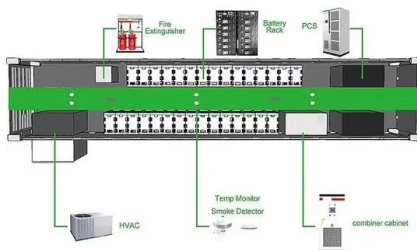

[EMBP: Towards an Efficient and Computing-Aware Base Station ...](#)

5G communication performance is highly correlated with the locations of cellular base stations (BSs). Many previous works have studied the placement of BSs, how.