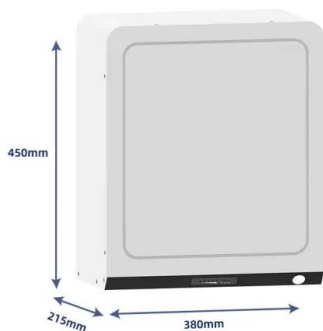

[Securing Backup Power for Telecom Base Stations - leagend](#)

This article will explore in detail how to secure backup power for telecom base stations, discussing the components involved, advanced technologies, best practices, and future trends to ...

[Distribution network restoration supply method considers 5G base](#)

In view of the impact of changes in communication volume on the emergency power supply output of base station energy storage in distribution network fault areas, this paper introduces ...

[Uninterrupted Communication: Complete Backup Power Solutions for](#)

Through the right configuration, strict maintenance, and intelligent control, EverExceed ensures every watt of power delivers continuous reliability, protecting communication networks when they are ...