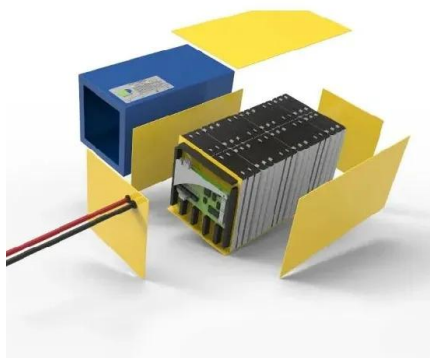

GRADE A BATTERY

LiFepo4 battery will not burn when overcharged, over discharged, overcurrent or short circuited and can withstand high temperatures without decomposition.