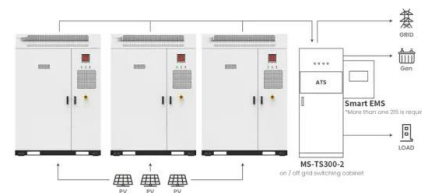

[Companion Rover 40Ah Lithium Power Station](#)

The Companion Rover 40Ah Lithium Power Station is perfect for camping. This compact, lightweight power station has plenty of juice to keep your gear going. Charge it 3 different ways with a choice ...

Application scenarios of energy storage battery products