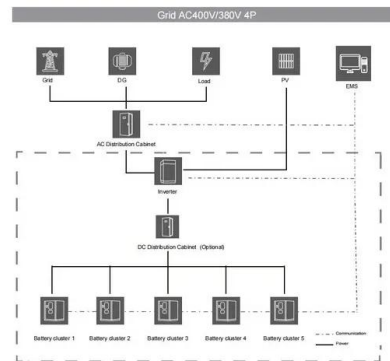

[Companion Rover 40Ah Lithium Power Station](#)

The Companion Rover Lithium 40AH Power Station is designed for powering portable fridge/freezers and other 12V appliances while being off-grid. Its lightweight and compact design makes it a truly ...