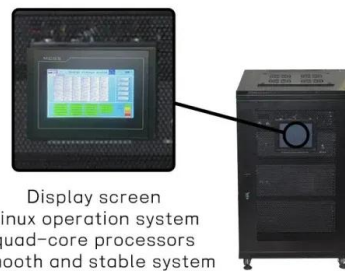

[Companion Rover 40Ah Lithium Power Station](#)

The Companion Rover Lithium 40AH Power Station is designed for powering portable fridge/freezers and other 12V appliances while being off-grid. Its lightweight and compact design makes it a truly ...