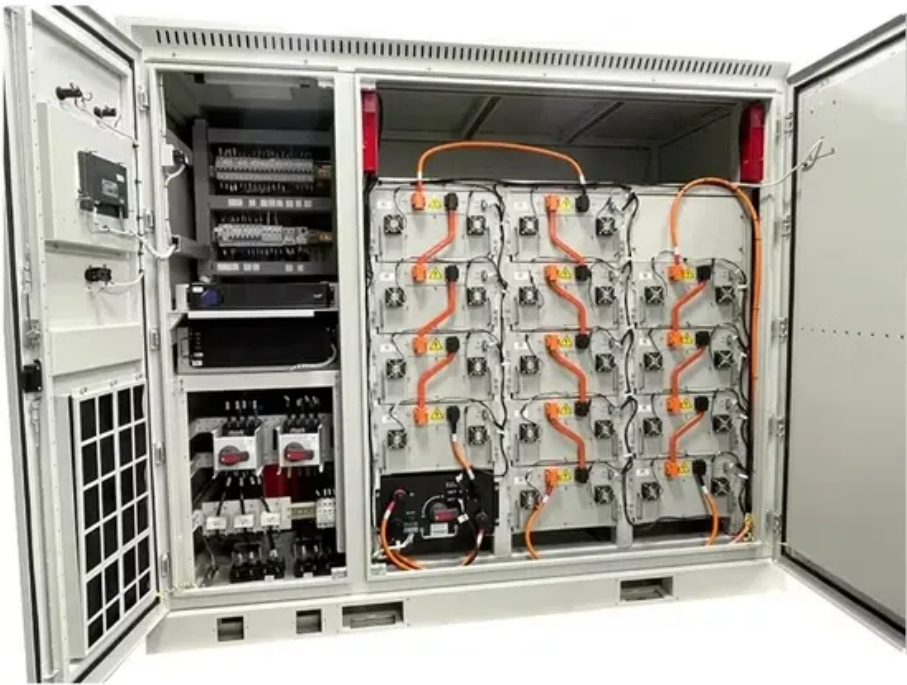

Companion 40ah power station in uganda

Overview

The Rover Lithium 40Ah Power Station is ideal for powering 12V portable fridge/freezers and other items around your campsite. Power station under expansion to 40 megawatts capacity by 2015. [61] Tullow. Eco Power 300W Portable Power Station - Multi-Color. FEATURES: PACK CONTENTS: SPECIFICATIONS: The 120W Solar Charger is designed to charge 40Ah to 250Ah. If you dream of staying off-grid for longer but still need to keep things charged, the Rover Lithium 40Ah Power Station from Companion is the trusty power solution to help turn that dream into reality.

[Wholesale Companion 40ah Power Station](#)

With a large 40ah capacity, it can charge and power a variety of devices including smartphones, laptops, and even small appliances, The Companion 40ah Power Station is equipped with multiple output ...

[Companion Rover Lithium 40Ah Power Station: Companion 120W ...](#)

The Rover Lithium 40Ah Power Station is ideal for powering 12V portable fridge/freezers and other items around your campsite. FEATURES: Lithium power, ideal for 12V portable fridges/freezer 40AH Lithium ...

[Classical Companion 40Ah Rover Lithium Power Station](#)

The Companion Rover Lithium 40AH Power Station is designed for powering portable fridge/freezers and other 12V appliances while being off-grid. Its lightweight and compact design make it a truly ...