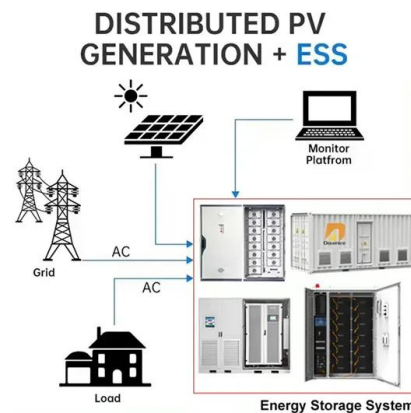

Battery cabinet

1. Cabinet size: 18U*600*800mm;
2. Structure: Top and bottom frame structure, front and rear door with door lock, left and right side panel removable;
3. Doors: front single-open tempered ...