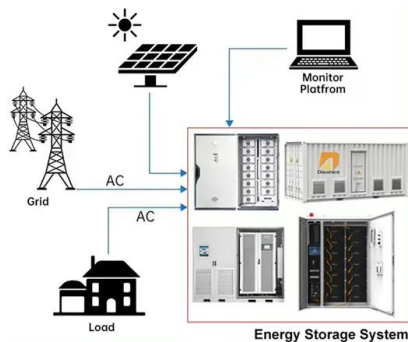

DISTRIBUTED PV GENERATION + ESS

[High Quality 19 Inch 1000 mm Depth Network Communication ...](#)

High Quality 19 Inch 1000 mm Depth Network Communication Equipment Battery Cabinet 27u, Find Details and Price about Server Rack Server Cabinet from High Quality 19 Inch ...