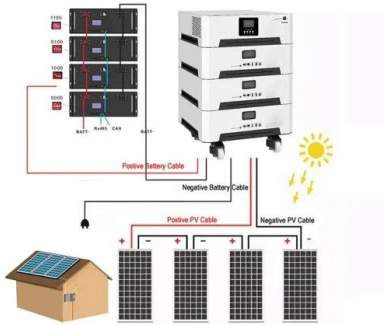

Cost of 19-inch Battery Cabinets for Data Centers in Indonesia

Cost of 19-inch Battery Cabinets for Data Centers in Indonesia

[Indonesia Modular Battery Cabinet](#)

HLC Sheet Metal Factory - Indonesia Modular Battery Cabinet, Providing Sheet Metal Processing, Hardware Processing, Stamping Processing, Metal Stretching Processing, Laser cutting Processing, ...

[19-Inch Battery Cabinet for Telecom, Scalable Solar Energy Storage](#)

Modular 19-inch battery cabinet with BMS for scalable telecom, solar, and industrial backup, suitable for indoor or IP55 outdoor use.

Battery cabinet

1. Cabinet size: 18U*600*800mm;
2. Structure: Top and bottom frame structure, front and rear door with door lock, left and right side panel removable;
3. Doors: front single-open tempered ...