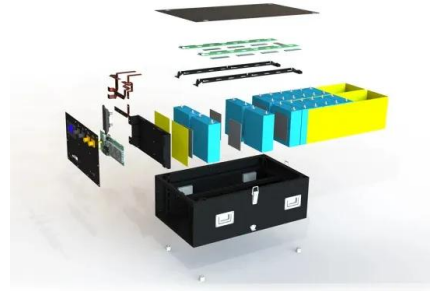

[Your Ultimate Guide to Outdoor Energy Storage Cabinet ...](#)

Why Customization is Stealing the Spotlight in Energy Storage one-size-fits-all solutions work great for socks, but when it comes to outdoor energy storage cabinets, customization is where ...