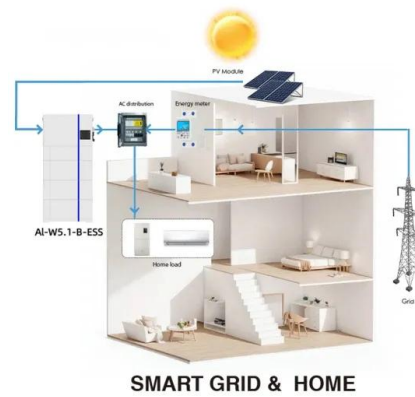

[Battery Energy Storage Cabinet System](#)

Battery Energy Storage Cabinet System 1. Scalable to 210kWh/344kWh/368kWh power configurations. 2. Modular design allows convenient installation, saving labor cost. 3. Extendable ...

[Energy Storage Enclosures/Cabinets , Modular Design to Meet ...](#)

Our battery storage cabinets are constructed with a modular design, providing optimal flexibility for businesses across various sectors. Our power storage cabinets also adhere to safety and quality ...

What is a DC energy storage cabinet , NenPower

A DC energy storage cabinet can mitigate disruptions caused by fluctuations in power generation, providing essential support during peak demand times. This ensures a stable and ...