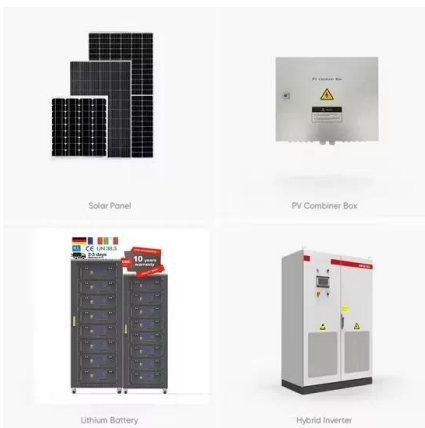

[NavePoint 42U Server Rack Cabinet, 1200mm depth, Fan Compatible ...](#)

The 42U NavePoint Commercial Series network server cabinets have capacity and quality --everything it takes to get the job done right for your high-density applications that rack and store a range of 19 ...

[Server Rack Enclosure Cabinet 42U 750mm (24?)wide, 1200mm (48?)deep](#)

RakworX high-density cabinet provides a new platform to customers that supports flat-pack shipping without compromise. RakworX cabinets have convenient layouts, adjustable vertical frames, diverse ...

[42u 600mm Wide X 1200mm Deep Colocation Rack Enclosure ...](#)

BESS Battery Energy Storage System All-in-One Cabinet is an integrated solution designed to house and manage all components required for energy storage in a compact, modular enclosure.