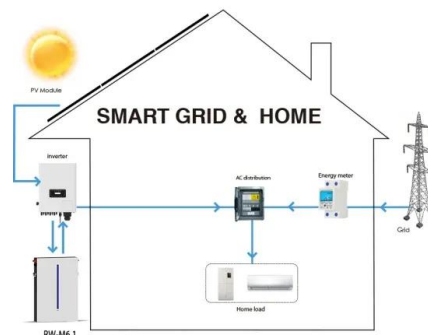

[Delta Electronics Error Codes - Overview and Solutions](#)

Complete overview of all Delta Electronics inverter error codes with descriptions, causes and solutions. Diagnostics and troubleshooting for Delta solar inverter models.

[Common delta inverter error codes and how to fix them](#)

When a fault is present, an error message will be displayed on the screen and typically, one or a number of the LED's will be lit. Some common Delta error messages, explanations on the ...