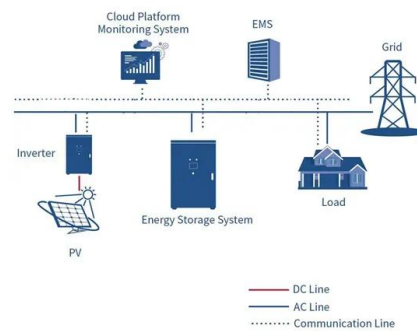

[Travel Essentials 2PACK Portable Charger for iPhone 14 Charging ...](#)

Stay prepared with our ultra-portable emergency power solution - compact, lightweight, and ready to charge when you need it most. DILIBIRD draws its inspiration from the word "Diligence" ...

[Best Portable Power Stations of 2026, Tested and Reviewed](#)

Find the best portable power stations for your backcountry and frontcountry plans, based on extensive, hands-on testing.