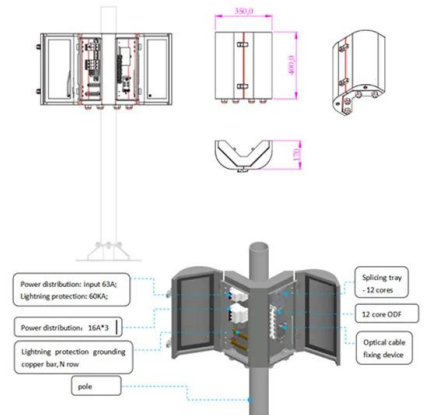

Do global communication base stations consume a lot of power