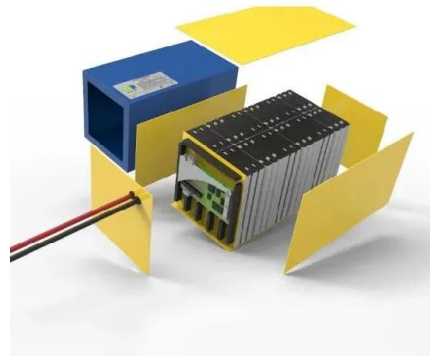

[Outdoor Telecom Cabinet , Outdoor Telecom Enclosures , Cube Cabinet](#)

Designed to house a variety of communications equipment, CUBE customers take advantage of our engineering and factory integration for complete turn-key solutions. The CUBE product line ...