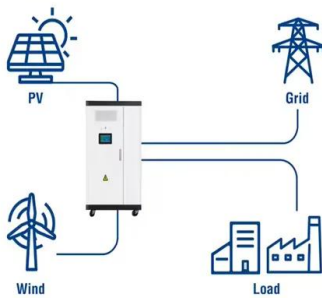

Utility-Scale ESS solutions