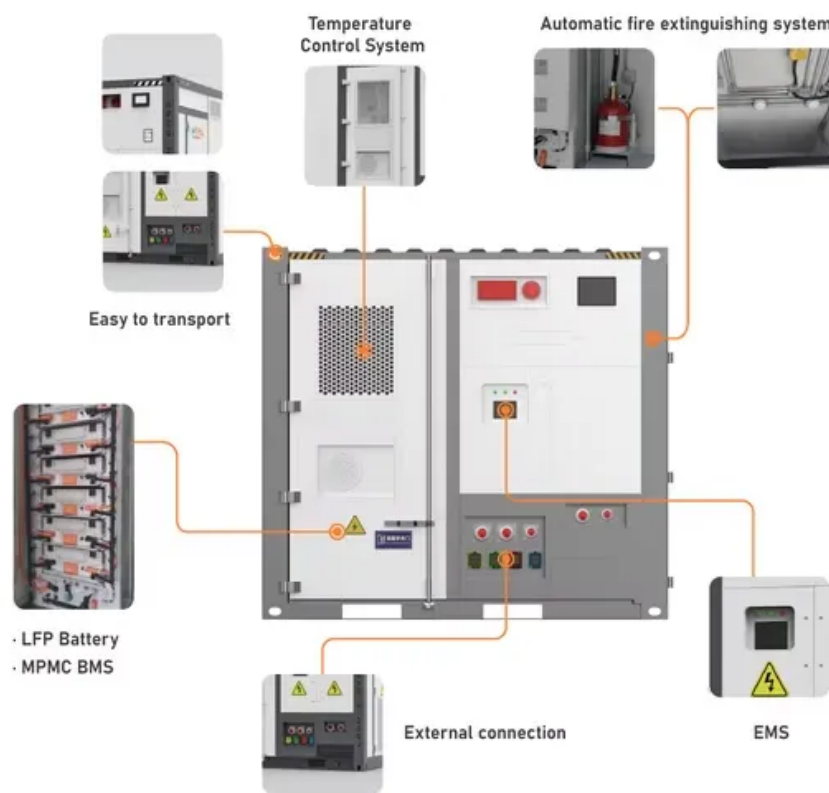

East Africa Communication Base Station Battery Outdoor Cabinet

East Africa Communication Base Station Battery Outdoor Cabinet

[OUTDOOR BASE STATION COMMUNICATION CABINET](#)

OUTDOOR BASE STATION COMMUNICATION CABINET. Our certified energy specialists provide round-the-clock monitoring and support for all installed home energy storage systems.

[OUTDOOR BATTERY CABINET FOR COMMUNICATION BASE ...](#)

Aiming at the voltage and current measurement for battery banks in mobile communication base station, according to voltage characteristics of wide common-mode range, three methods including sampling ...

[OUTDOOR BATTERY CABINET SOLAR SYSTEM AND TELECOM...](#)

What is a base station power cabinet?The base station power cabinet is a key equipment ensuring continuous power supply to base station devices, with LLVD (Load Low Voltage Disconnect) and ...

OUTDOOR BATTERY CABINET FOR COMMUNICATION BASE ...

For renewable system integrators, EPCs, and storage investors, a well-specified energy storage cabinet (also known as a battery cabinet or lithium battery cabinet) is the backbone of a reliable energy ...