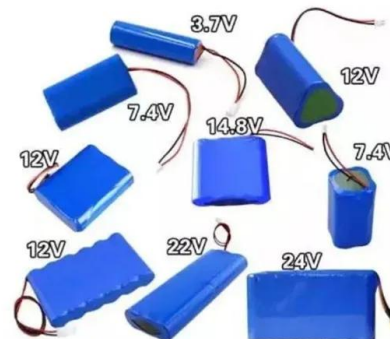

[Communication Base Station Battery Cabinets. Huijue Group E-Site](#)

Behind every communication base station battery cabinet lies a complex engineering marvel supporting our hyper-connected world. As 5G deployments surge 78% YoY (GSMA 2023), these silent power ...