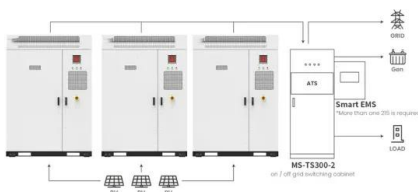

Application scenarios of energy storage battery products