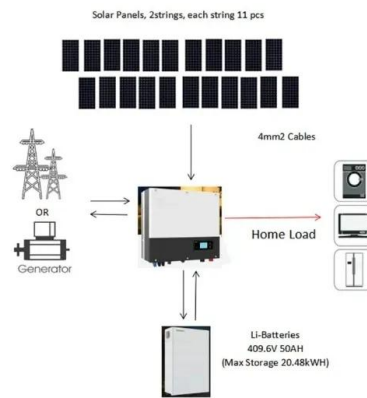

[Emergency portable power station manufacturer , Ryangi](#)

Ryangi portable power station offers an easy-to-deploy portable charge power supply solution that can be set up within minutes. Keep productivity high by supporting a flexible survival environment with ...

[What countries make up the East Indies?](#)

The East Indies stretches over 3,800 miles along both sides of the equator. The East Indies includes all of the mainland of Southeast Asia and India.