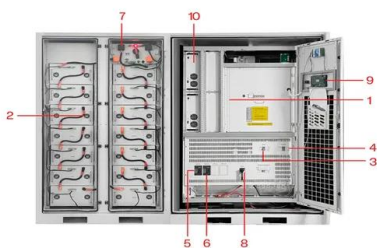

[Energy Storage Cabinet, energy storage system, New Energy ...](#)

Huijue Group's Mobile Solar Container offers a compact, transportable solar power system with integrated panels, battery storage, and smart management, providing reliable clean energy for off ...