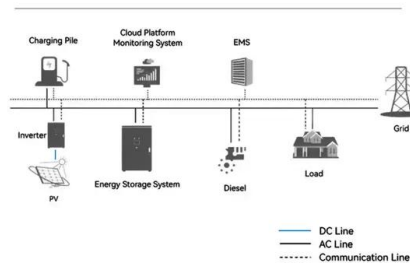

System Topology

[HK Electric Introduces Green Mobile Emergency Power Supply](#)

The green mobile electricity supply system, comprising an energy storage truck (right) and a power changeover truck (left), provides uninterrupted temporary relief when normal power is not ...