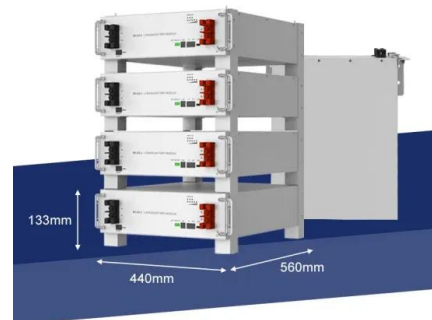

Power equipment for communication base station inverters...

The current trend towards inverter-based power supplies, including renewables, batteries and other solutions, is changing the role of power electronics in the grid.