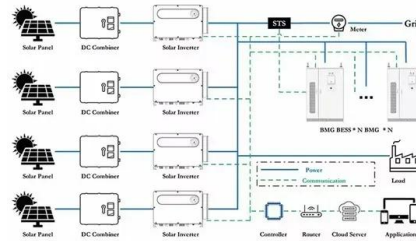

[ESS Jobs & Apply: Substitute Teacher, Aides & Support Staff](#)

Here at ESS, we're on a mission to make every day count for the students we serve - and you can help! We have immediate openings for substitute teachers, school aides, clerical ...

[Container Energy Storage System (ESS).
Containerized Battery ...](#)

Soundon New Energy container energy storage system adds battery energy storage to solar, EV charging, wind, and other renewable energy applications. Our containerized battery energy storage ...

Energy Storage System

The core components of these systems include PCS, lithium-ion batteries and energy management systems. These "turnkey" ESS solutions can be designed to meet the demanding requirements for ...