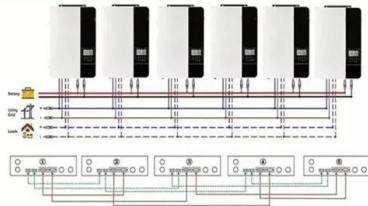

Parallel (Parallel operation up to 6 Unit (only with battery connected))

AC output wires

AC input wires