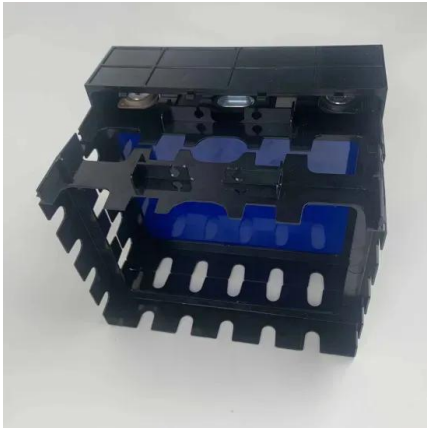

Shop Modified Sine Wave Inverter High Frequency 4000w Peak Power Watt at best prices at Desertcart Fiji. FREE Delivery Across Fiji. EASY Returns & Exchange.

[Inverters -- Universal Electronics](#)

2000W 12VDC to 230VAC Pure Sine Wave Inverter This pure sine wave inverter is capable of providing 2000W continuously, with a 2400W max power start for 10 seconds and a 4000W surge.

SOLAR INVERTER 12V/2000W

Home OUTDOOR & MISCELLANEOUS SOLAR SYSTEMS INVERTOR SOLAR INVERTER 12V/2000W

[Buy & Sell Fiji Islands , FOVAL Pure Sine Wave Power Inverter](#)

FOVAL Pure Sine Wave Power Inverter 1300W / 2600W (Peak) With LED Display, EU/Universal Outlet, USB Charger Ports For Car, Vehicel, RV, Outdoor.