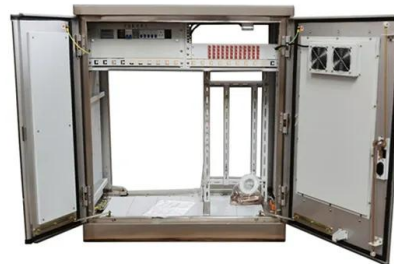

[PLA BUILDS RENEWABLE POWER GRIDS FOR BORDER DEFENSE OUTPOSTS ...](#)

Huawei telecom power products adapt easily to a variety of telecommunication networks. We also offer integrated power solutions for intelligent video surveillance systems and solutions for site sharing of tower ...

[Pole-Mounted Cabinets , Nexxtsolutions Infrastructure](#)

Our pole mounted cabinet comes fully assembled and is very easy to install, offering a cost-effective solution for applications requiring strong, reliable protection, accessibility and optimal cable management capabilities.