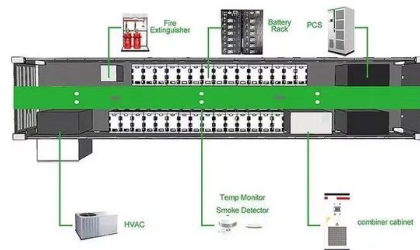

[Trina Solar , Vertex 550W TSM-DEG 19C.20](#)

Based on the 210mm large-size silicon wafer and
monocrystalline PERC cell, power output can
exceed 550W.