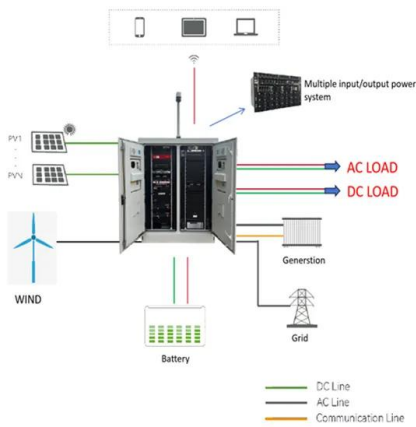

[Huijue HJ-ZB Site Battery Cabinet](#)

Huijue Group's HJ-ZB Site Battery Cabinet is a modular, outdoor-ready lithium battery solution for telecom base stations, industrial power backup, and off-grid sites.