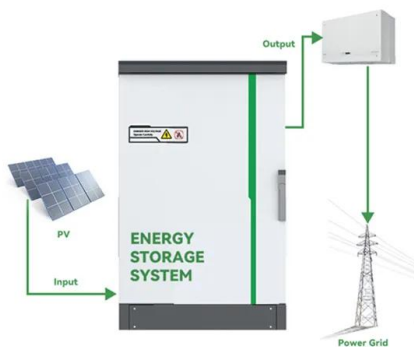

ESS

[BESS Equipment & Solutions , Industrial ESS, Home Battery Systems ...](#)

Huijue Group's HJ-ZB Site Battery Cabinet is a modular, outdoor-ready lithium battery solution for telecom base stations, industrial power backup, and off-grid sites.

Site Battery Cabinet

This series of products integrates battery PACK, BMS system, high-voltage box, power distribution unit, temperature control system, and fire protection system. It is designed in a cabinet style, which is ...