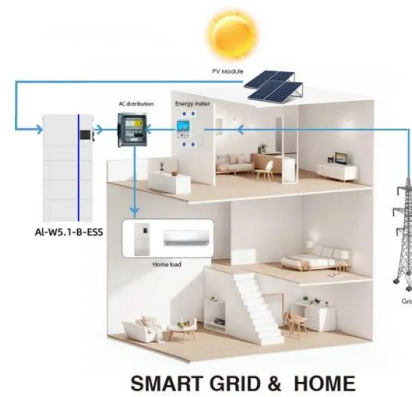

High-efficiency outdoor energy storage cabinets for construction site

[Outdoor Cabinet ESS VSS-241L120-A](#)

High-capacity 241kWh outdoor battery storage system with 120kW output, hybrid inverter, and LiFePO4 cells--ideal for C& I, PV, and microgrid applications. The VSS-241L120-A is a robust and high ...

[SOFAR CBS8000 - Smart Battery Cabinet 64 to 96 kWh , High-Efficiency](#)

Available in 64 kWh, 80 kWh, and 96 kWh versions, this system combines performance, safety, and easy installation for your photovoltaic and energy management projects.

[Portable Power Box 60kWh Construction Site Use LiFePO4 Battery ...](#)

Driven by a zero-carbon mission, we design and manufacture high-performance mobile ESS, portable EV charging stations, hybrid power solution and industrial & commercial energy storage cabinets for ...

High-efficiency outdoor photovoltaic cabinets used in research stations

Energy-saving cabinet with integrated optical storage The products are mainly used in various outdoor scenes such as roofs, streets, stadiums, mountains, along railway lines, and high ...